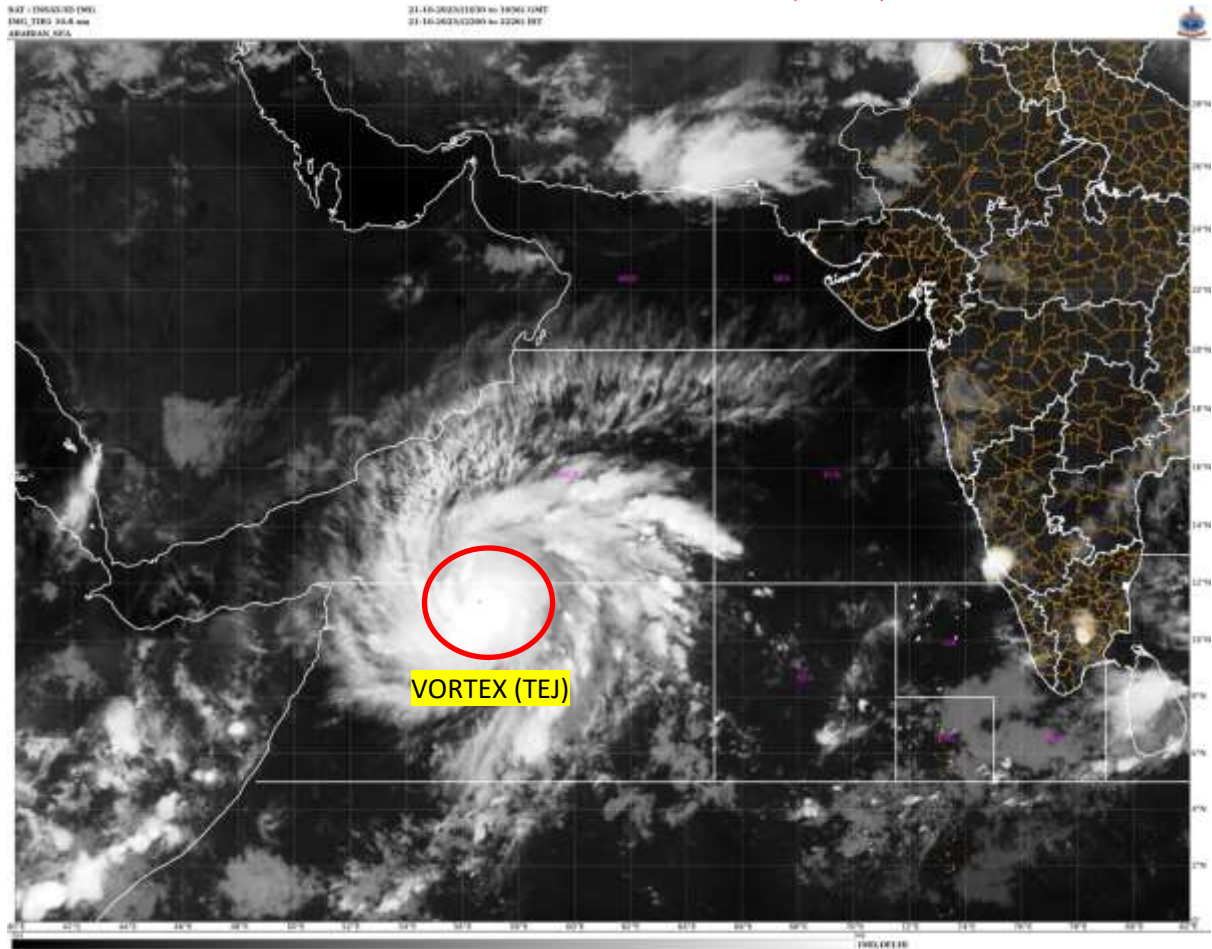

SATELLITE FIX BULLETIN
21.10.2023 TIME 1800 UTC (COR)

TCIN50 DEMS 211800 (COR)

A. VORTEX (TEJ)

B. 21/1630Z

C. 11.3N

D. 56.6E

E. T4.5/4.5

F. INSAT-3D / 3DR

F. IR

G. REMARKS:

**THE SYSTEM HAS FURTHER INTENSIFIED RAPIDLY DURING LAST 03
HRS (.) EYE IS CLEARLY SEEN IN IR IMAGERY WITH EYE TEMP -30.6 DEG
CELCIUS (.)**

H. ADDITIONAL POSITION: NIL

TOO 22/040 EF=

NNNN